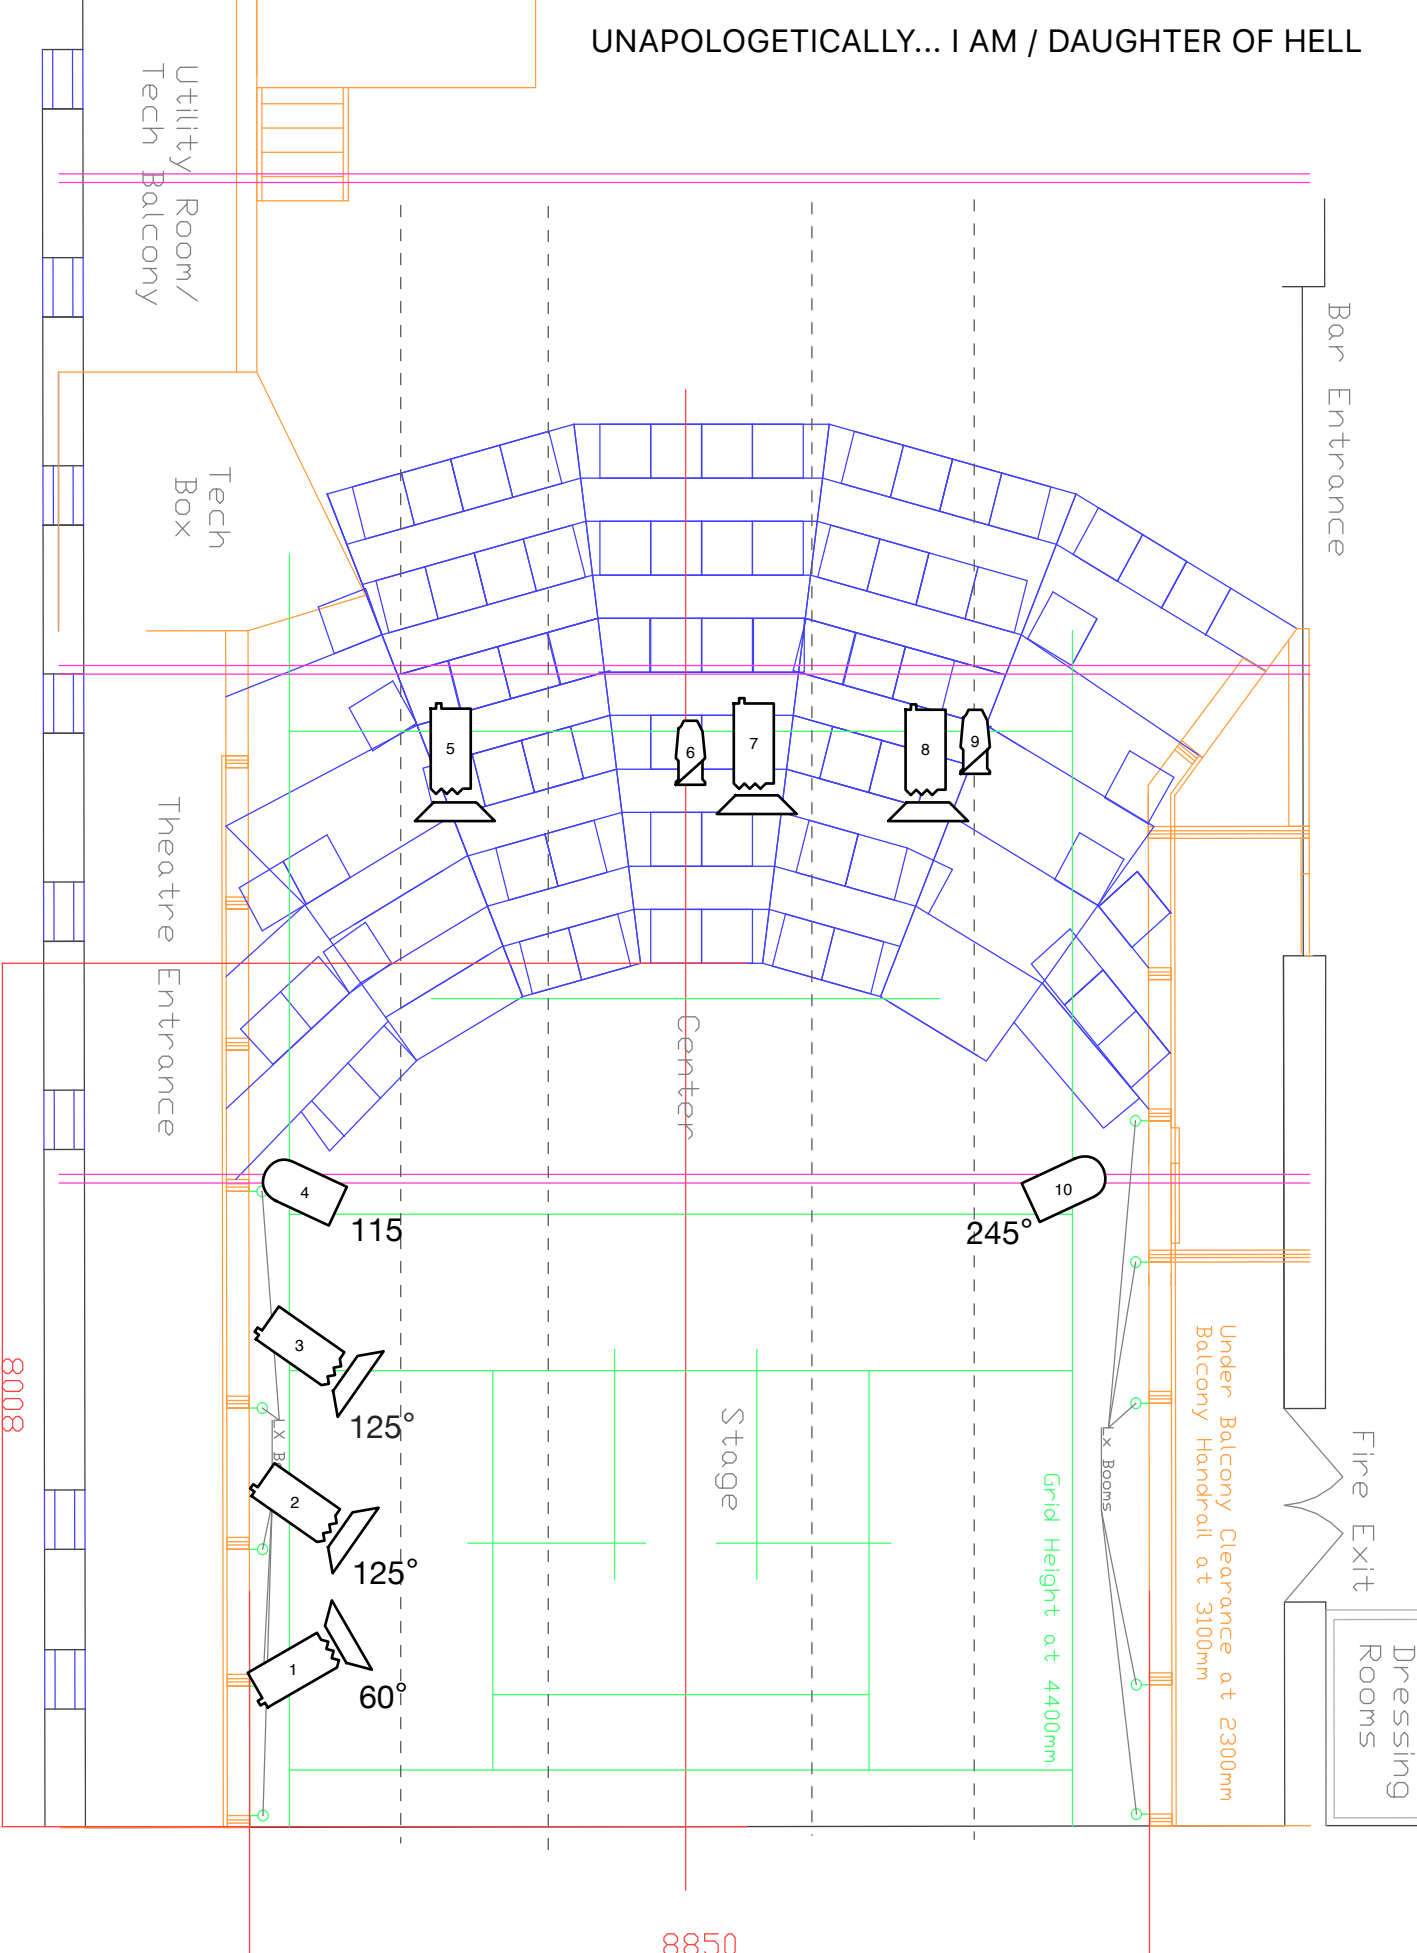

# UNAPOLOGETICALLY... I AM / DAUGHTER OF HELL

Utility Room/  
Tech Balcony

Tech Box

Theatre Entrance

Bar Entrance

Center

Stage

Grid Height at 4400mm

Under Balcony Clearance at 2300mm  
Balcony Handrail at 3100mm

Fire Exit

Dressing Rooms

8008

8850

Starlette 1200

Source 4 26 deg

Par 64